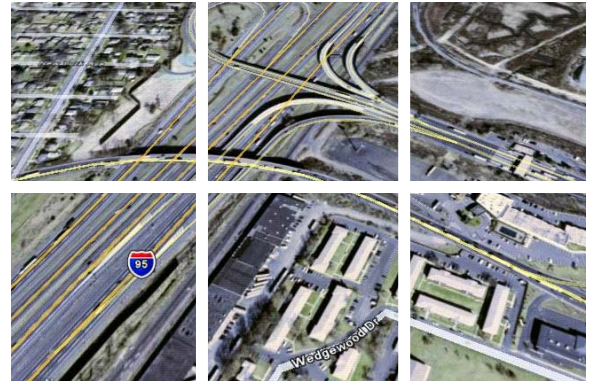

**Build On The Power Of
Our Network.™**

***Another* Completed Transaction**

NAI DiLeo-Bram & Co.

Commercial Real Estate Services, Worldwide.

**Is Pleased To Announce
The Exclusive Representation Of
Source Interlink Corp.
In The Leasing Of Their
20,000± Sq. Ft. Distribution Facility
Located At 1001 Roosevelt Avenue
Carteret, New Jersey To
Bontel USA**