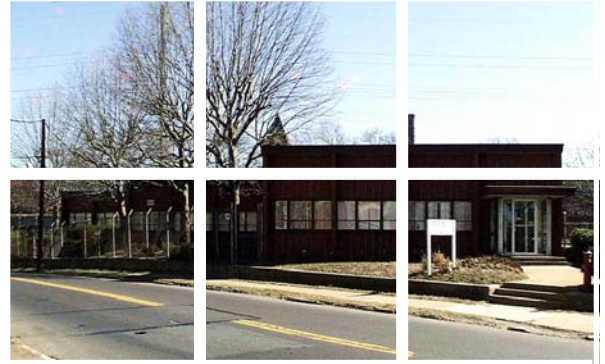

**Build On The Power Of
Our Network.™**

***Another* Completed Transaction**

NAI DiLeo-Bram & Co.

Commercial Real Estate Services, Worldwide.

**Is Pleased To Announce
The Representation Of
Jersey Precast Corporation
In The Purchase Of Their
219,000± Sq. Ft. Distribution Facility
Located At 853 Nottingham Way
Hamilton, New Jersey**