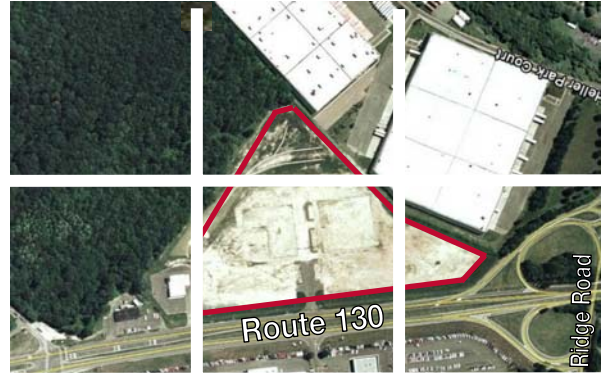

**Build On The Power Of
Our Network.™**

***Another* Completed Transaction**

NAI DiLeo-Bram & Co.

Commercial Real Estate Services, Worldwide.

**Is Pleased To Announce
The Exclusive Representation Of
Gabrielli Truck Sales
In The Purchase Of
15.74 Acres Located At
2300 Route 130
South Brunswick, New Jersey**